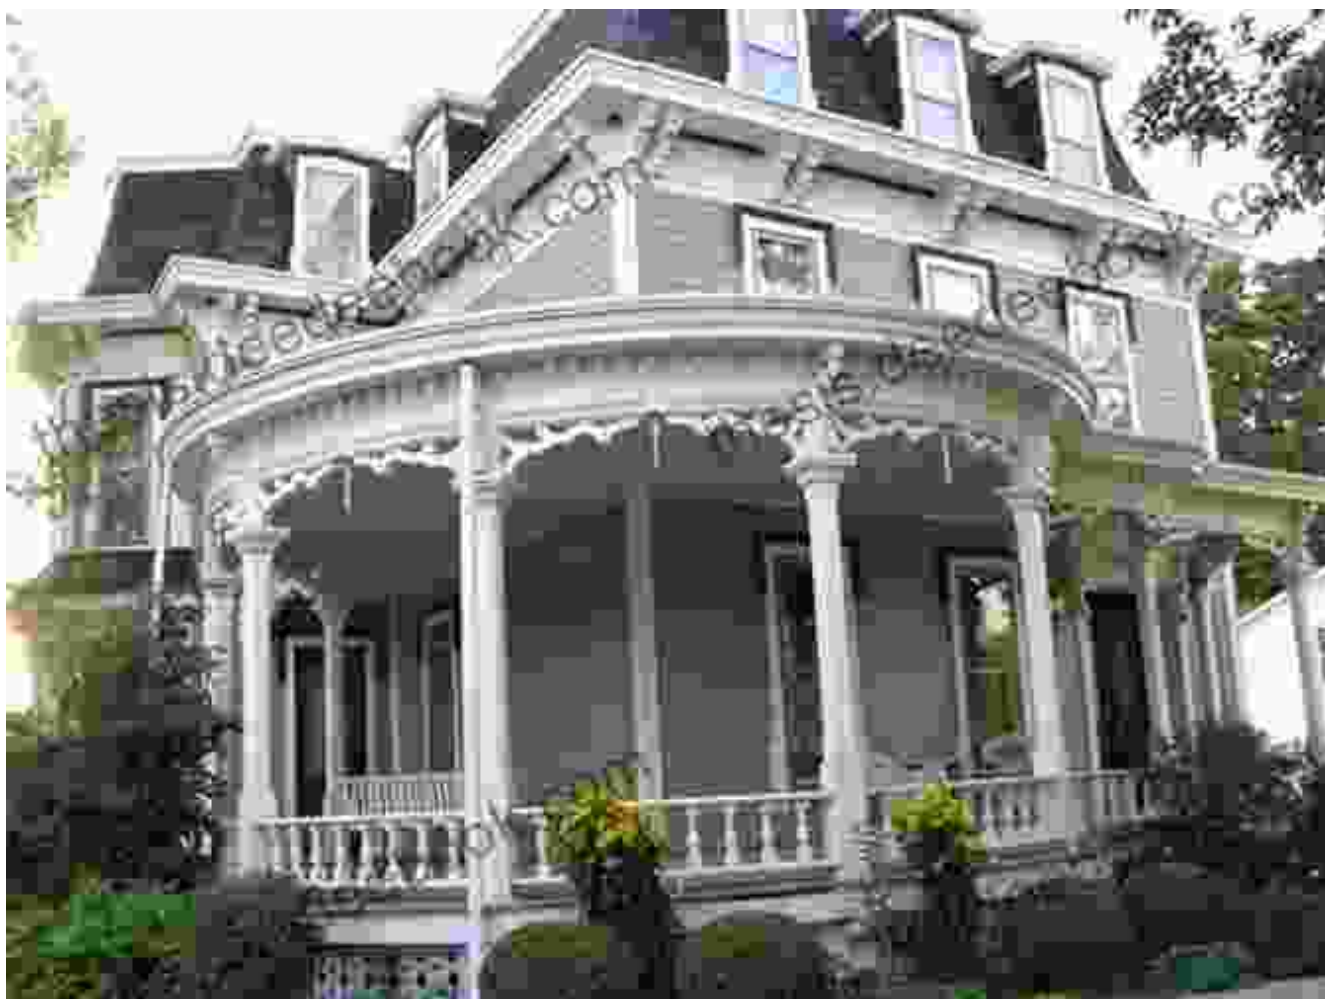

civic pride. Industrial buildings, with their towering chimneys and brick facades, tell the story of Racine's manufacturing prowess.

Karwowski's postcards capture the beauty of these architectural treasures, highlighting their historical significance. He notes, "These postcards provide a glimpse into Racine's architectural past, showcasing the diversity of styles that have shaped our city's character." Through his collection, we gain a deeper appreciation for the craftsmanship and artistry that went into building Racine's architectural legacy.

Portraying Racine's Industrial Roots