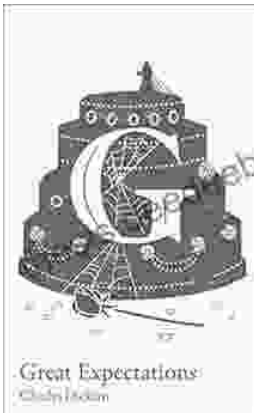

GCSE Set Text Student Edition: Collins Classroom Classics - A Comprehensive Review

The GCSE Set Text Student Edition: Collins Classroom Classics is a meticulously crafted resource designed to support students in their GCSE English Literature studies....